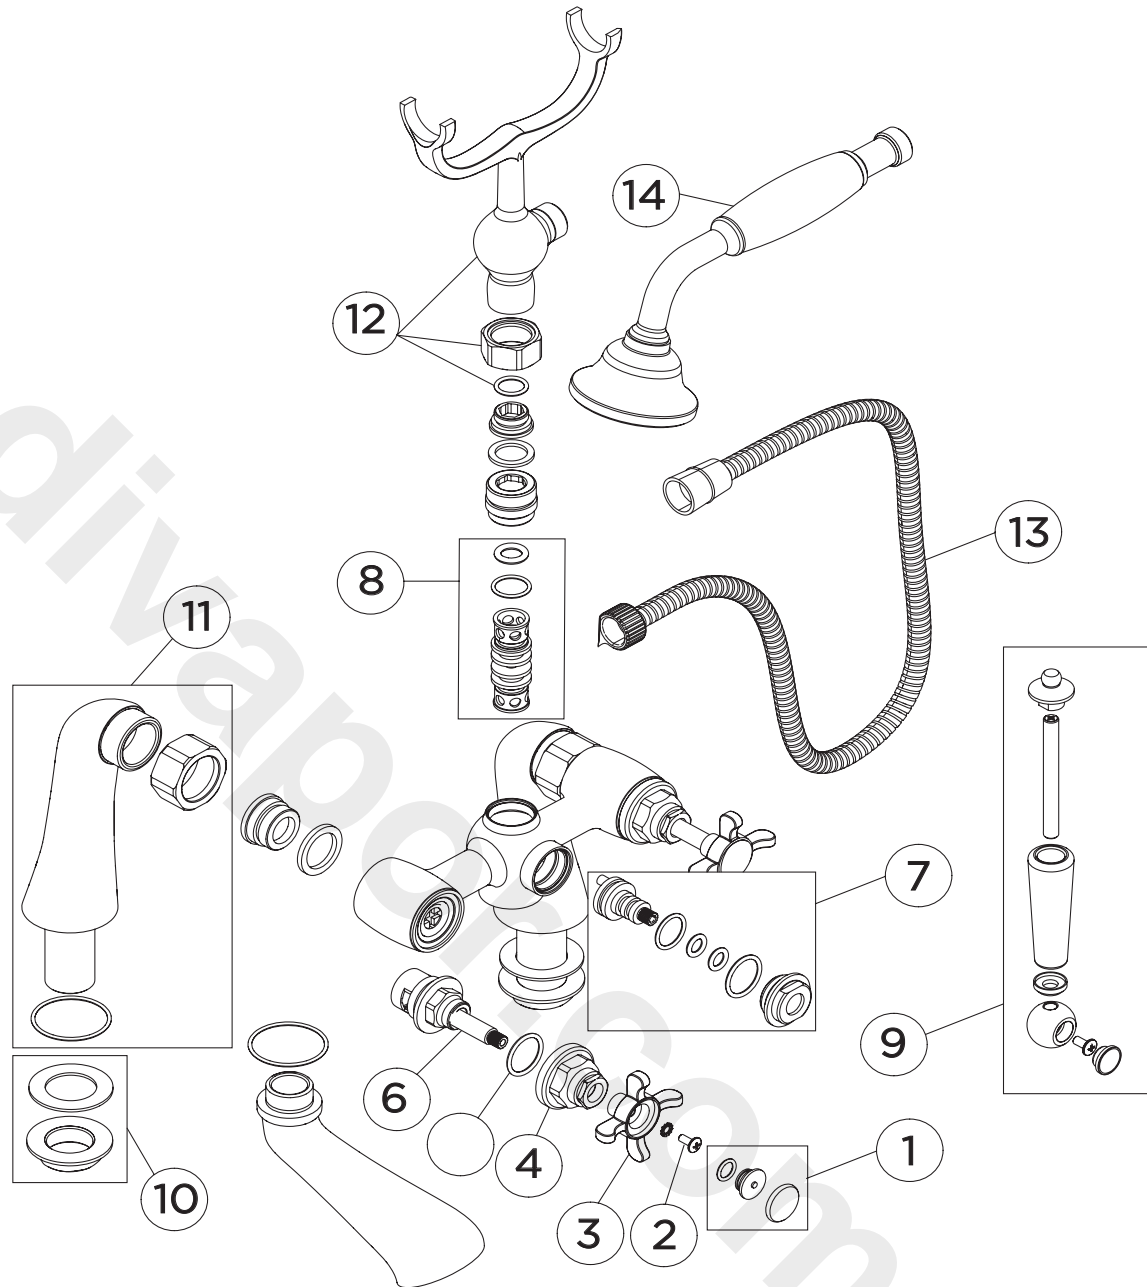

Product Code: N BSM C-G CD

Revision: D4

1	Indice (Pair)
2	Screw for Handle
3	Handle (Pair)
4	Shroud
5	
6	Hot & Cold CD Valve
7	Diverter Valve
8	Diverter Mechanism
9	Diverter Lever
10	Backnut & Washer
11	Pillar Assembly
12	Cradle
13	1.5m Cone to Nut Hose
14	Handset